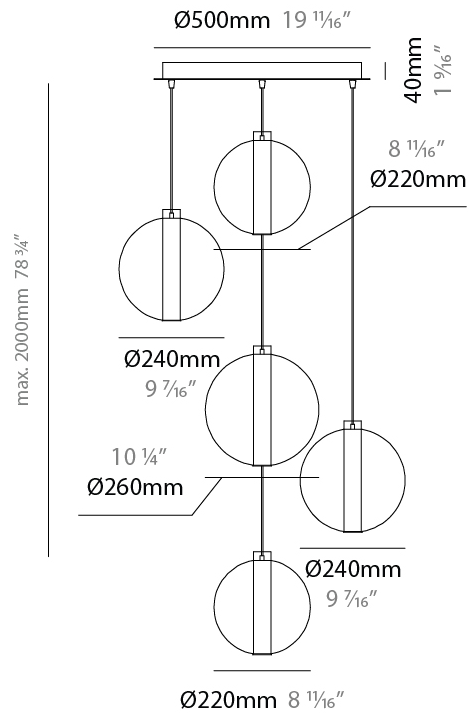

OSCURA MAX - 5 LIGHT CLUSTER SUSPENSION

D141228- : D141228-30K-CHR-STE

base number Color Finish Finish
Temperature Options Options

1. To build a product code in our configurator select the specify button on the base model # product page
2. To build a manual product code on this datasheet choose from the options listed below in blue font and add the suffix to the base model #

GENERAL

Series: Oscura Max
Subseries: Oscura Max - 5 Light Cluster
Brand: Cangini & Tucci
Division: Design
Mounting Type: Suspension
Mounting Location: Ceiling
Subcategory: Pendant

PHYSICAL

Shape: Round
Diameter (mm): 560
Diameter (in): 22 1/16
Height (mm): 560
Height (in): 22 1/16
Max. Overall Height (mm): 2560
Max. Overall Height (in): 100 13/16
Light Distribution: Omnidirectional
Weight (kg): 8.555
Weight (lbs): 18.86
Accent Finish: PSS
Fixture Material: Glass / Metal
Cable Details: 2,000mm Transparent cable

ELECTRICAL

Lamp Type: LED (Zhaga Standard)
Input Wattage (W): 39
Total Output Wattage (W): 30
Dimming: Non-Dimmable
Driver Included: Yes
Driver Location: Integrated
Input Voltage (V): 120 - 277
Constant Current (MA): 500mA
Upon Request: Non-Dimming / Phase Dimming (120Vac only) / 0-10V Dimming

LED

Number of LEDs: 5
Color Temperature (°K): 3000
Max. Delivered Lumen (lm): 4330
CRI: >90 CRI

OPTICAL

RATINGS AND CERTIFICATIONS

Certified By: Certified for North American Standards
IP rating: IP20