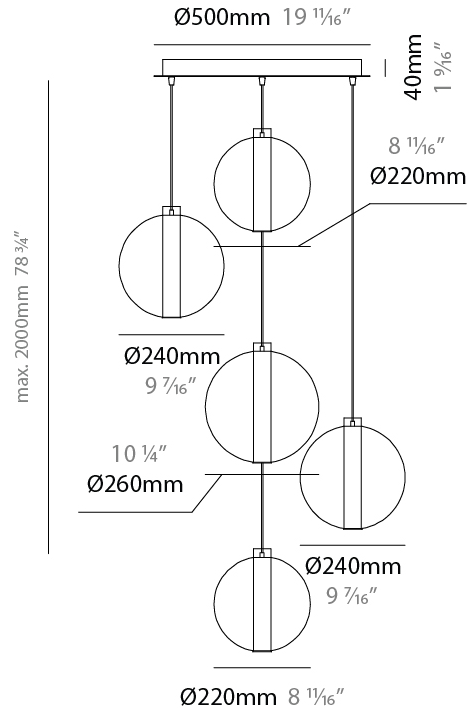

OSCURA MAX - 5 LIGHT CLUSTER SUSPENSION

D141228-30K-CHR-TRA-TRA-SMK-SMK-SMK

base number _____ Color _____ Finish _____
Temperature Options Finish Options

1. To build a product code in our configurator select the specify button on the base model # product page
2. To build a manual product code on this datasheet choose from the options listed below in blue font and add the suffix to the base model #

GENERAL

Series: Oscura Max
Subseries: Oscura Max - 5 Light Cluster
Brand: Cangini & Tucci
Division: Design
Mounting Type: Suspension
Mounting Location: Ceiling
Subcategory: Pendant

PHYSICAL

Shape: Round
Diameter (mm): 560
Diameter (in): 22 ⁷/₁₆
Height (mm): 560
Height (in): 22 ⁷/₁₆
Max. Overall Height (mm): 2560
Max. Overall Height (in): 100 ¹³/₁₆
Light Distribution: Omnidirectional
Weight (kg): 8.555
Weight (lbs): 18.86
Accent Finish: PSS
Fixture Material: Glass / Metal
Cable Details: 2,000mm Transparent cable

ELECTRICAL

Lamp Type: LED (Zhaga Standard)
Input Wattage (W): 39
Total Output Wattage (W): 30
Dimming: Non-Dimmable
Driver Included: Yes
Driver Location: Integrated
Input Voltage (V): 120 - 277
Constant Current (MA): 500mA
Upon Request: Non-Dimming / Phase Dimming (120Vac only) / 0-10V Dimming

LED

Number of LEDs: 5
Color Temperature (°K): 3000
Max. Delivered Lumen (lm): 4330
CRI: >90 CRI

OPTICAL

RATINGS AND CERTIFICATIONS

Certified By: Certified for North American Standards
IP rating: IP20