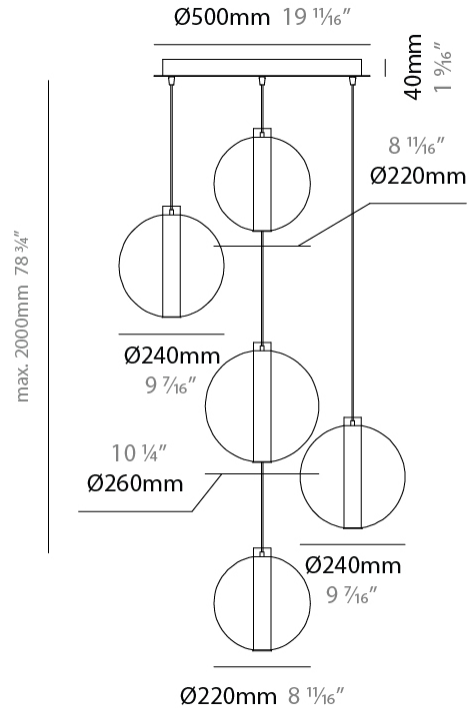

OSCURA MAX - 5 LIGHT CLUSTER SUSPENSION

D141228-30K-MBK-AMB-BRZ-RUB-SKB-SMK

base number	_____	_____	_____
	Color Temperature	Finish Options	Finish Options

1. To build a product code in our configurator select the specify button on the base model # product page
2. To build a manual product code on this datasheet choose from the options listed below in blue font and add the suffix to the base model #

GENERAL

Series: Oscura Max
Subseries: Oscura Max - 5 Light Cluster
Brand: Cangini & Tucci
Division: Design
Mounting Type: Suspension
Mounting Location: Ceiling
Subcategory: Pendant

PHYSICAL

Shape: Round
Diameter (mm): 560
Diameter (in): 22 ⁷/₁₆
Height (mm): 560
Height (in): 22 ⁷/₁₆
Max. Overall Height (mm): 2560
Max. Overall Height (in): 100 ¹³/₁₆
Light Distribution: Omnidirectional
Weight (kg): 8.555
Weight (lbs): 18.86
Accent Finish: PSS
Fixture Material: Glass / Metal
Cable Details: 2,000mm Transparent cable

ELECTRICAL

Lamp Type: LED (Zhaga Standard)
Input Wattage (W): 39
Total Output Wattage (W): 30
Dimming: Non-Dimmable
Driver Included: Yes
Driver Location: Integrated
Input Voltage (V): 120 - 277
Constant Current (MA): 500mA
Upon Request: Non-Dimming / Phase Dimming (120Vac only) / 0-10V Dimming

LED

Number of LEDs: 5
Color Temperature (°K): 3000
Max. Delivered Lumen (lm): 4330
CRI: >90 CRI

OPTICAL

RATINGS AND CERTIFICATIONS

Certified By: Certified for North American Standards
IP rating: IP20