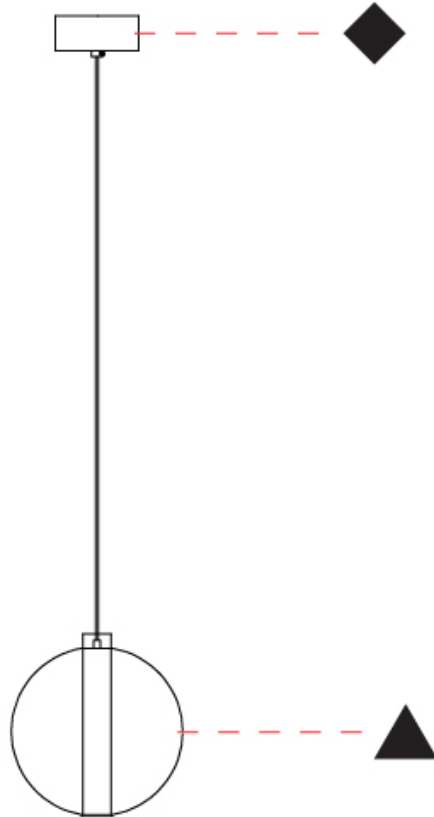

OSCURA MAX - MONOPOINT SUSPENSION

D141225-

PROJECT

TYPE

SPECIFIER

QUANTITY

DATE

D