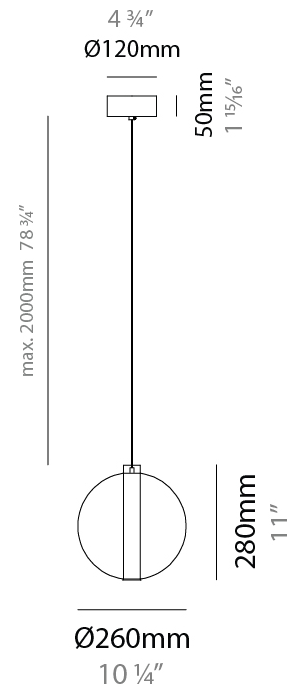

1. To build a product code in our configurator select the specify button on the base model # product page
2. To build a manual product code on this datasheet choose from the options listed below in blue font and add the suffix to the base model #

GENERAL

Series: Oscura Max
Subseries: Oscura Max - Monopoint
Brand: Cangini & Tucci
Division: Design
Mounting Type: Suspension
Mounting Location: Ceiling
Subcategory: Pendant

PHYSICAL

Shape: Round
Diameter (mm): 260
Diameter (in): 10 3/4
Height (mm): 280
Height (in): 11
Max. Overall Height (mm): 2280
Max. Overall Height (in): 89 3/4
Light Distribution: Omnidirectional
Weight (kg): 0.800
Weight (lbs): 1.76
Fixture Finish: [AMB](#) / [BLK](#) / [BRZ](#) / [GLD](#) / [GRN](#) / [PNK](#) / [RGD](#) / [RUB](#) / [SKB](#) / [SMK](#) / [STE](#) / [TOB](#) / [TRA](#)
Holder Finish: [CHR](#) / [WHI](#) / [BLK](#) / [BCR](#)
Fixture Material: Glass / Metal
Cable Details: 2,000mm Transparent cable

ELECTRICAL

Lamp Type: LED (Zhaga Standard)
Input Wattage (W): 7.8
Total Output Wattage (W): 6
Dimming: Non-Dimmable
Driver Included: Yes
Driver Location: Integrated
Input Voltage (V): 120 - 277
Constant Current (MA): 500mA
Upon Request: Non-Dimming / Phase Dimming (120Vac only) / 0-10V Dimming

LED

Color Temperature (°K): [2700](#) / [3000](#)
Max. Delivered Lumen (lm): 866
CRI: >90 CRI

OPTICAL

RATINGS AND CERTIFICATIONS

Certified By: Certified for North American Standards
IP rating: IP20

PROJECT
TYPE
SPECIFIER
QUANTITY
DATE